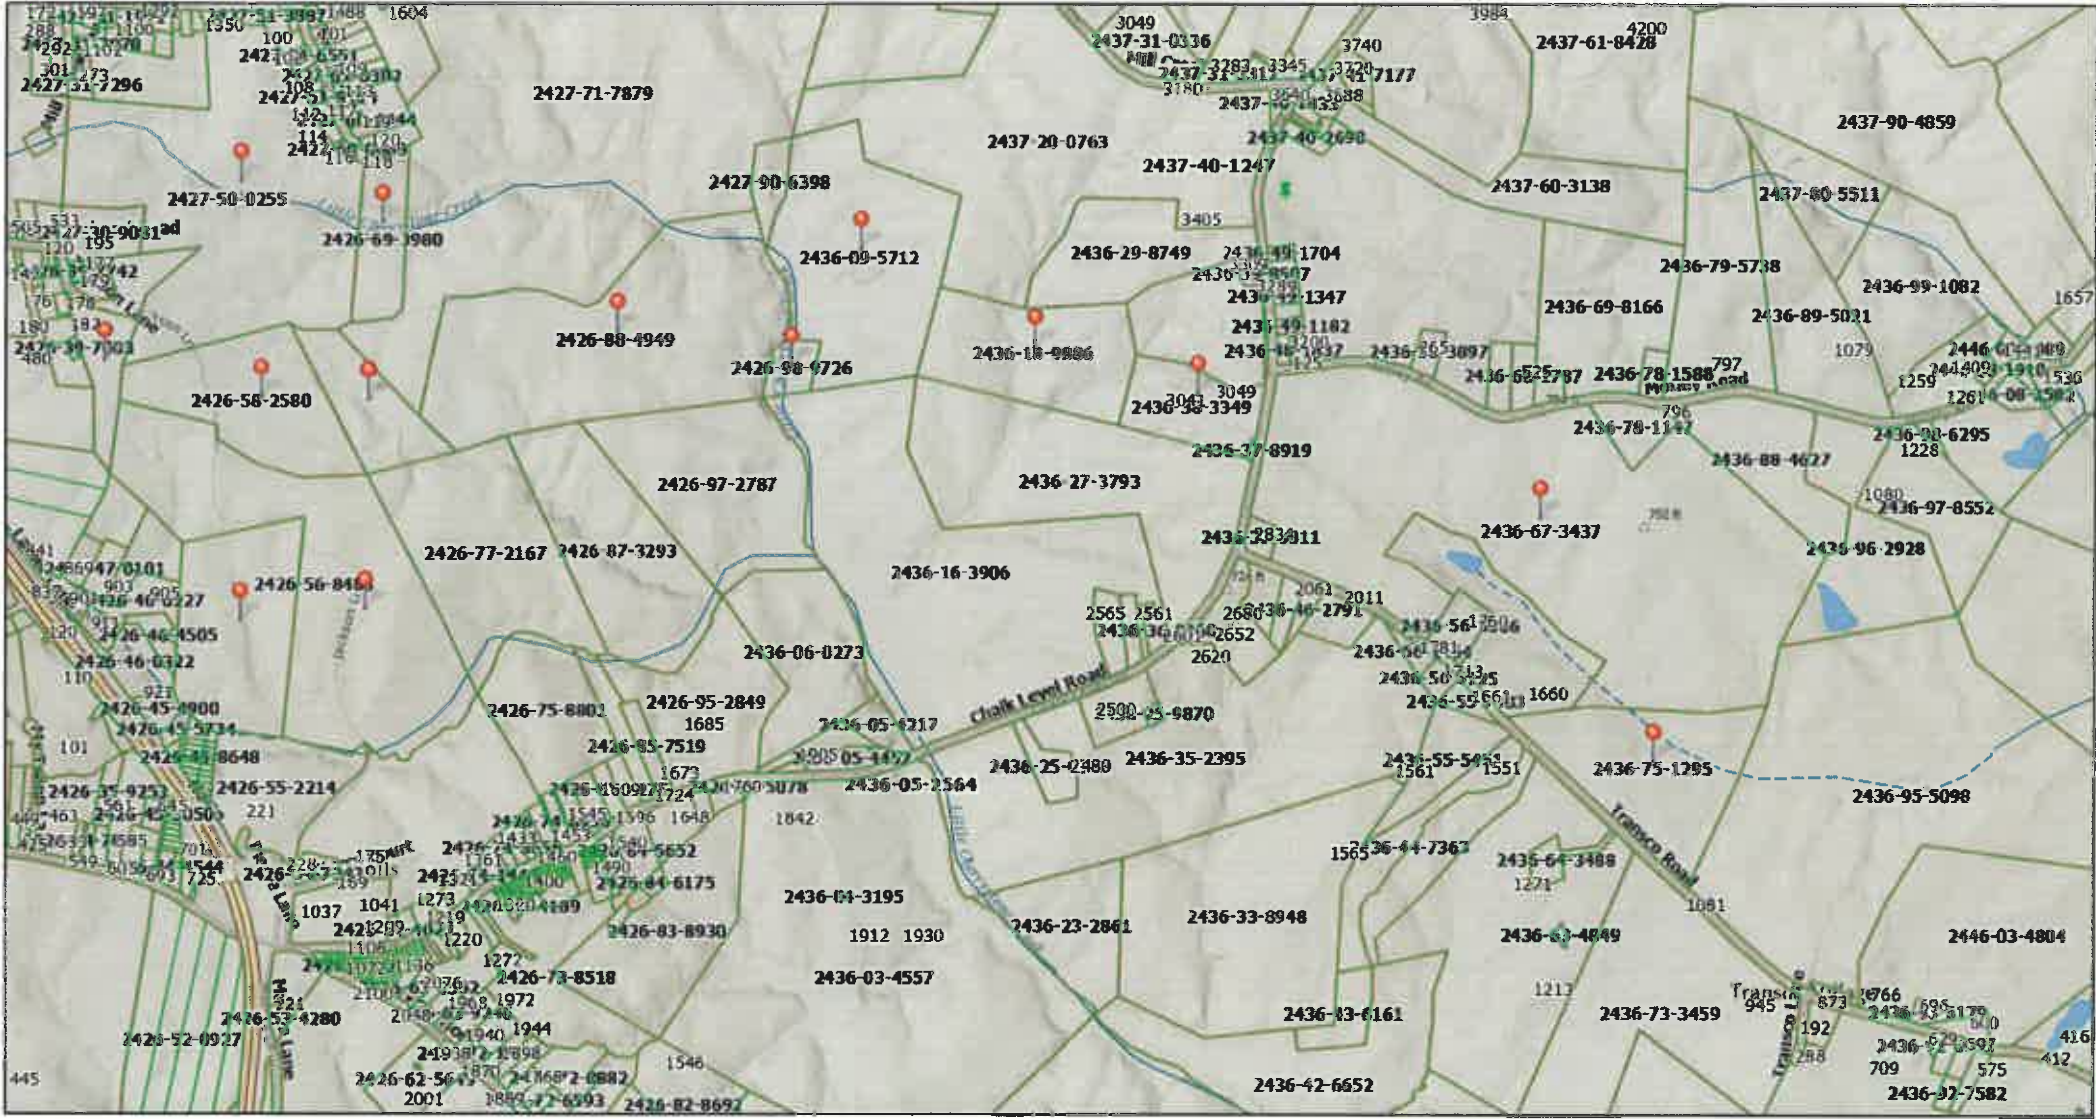

ArcGIS Web Map

11/19/2024, 10:42:00 AM

- Tax Parcels (All)
- Cemeteries
- Assessed Parcels
- General Location Parcels
- Assessed Parcels Labels
- Streets
- ALL OTHER

Esri, NASA, NGA, USGS, FEMA, Sources: Esri, USGS, Esri Community Maps Contributors, VGIN, Esri, TomTom, Garmin, SafeGraph, GeoTechnologies, Inc, METUNAS, USGS, EPA, NPS, US Census Bureau, USDA, USFWS

EXHIBIT

1