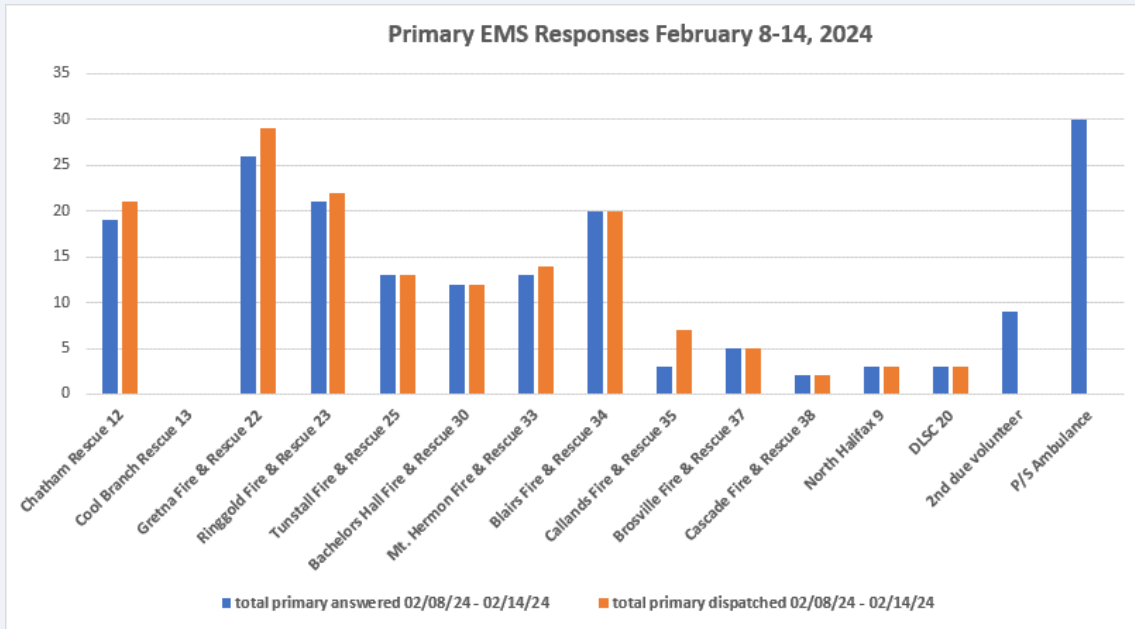

Safety were the primary responders on 30 of those calls, or 17%, and outside agencies took five.

The County's fire departments responded to 54 fire calls during that same period.