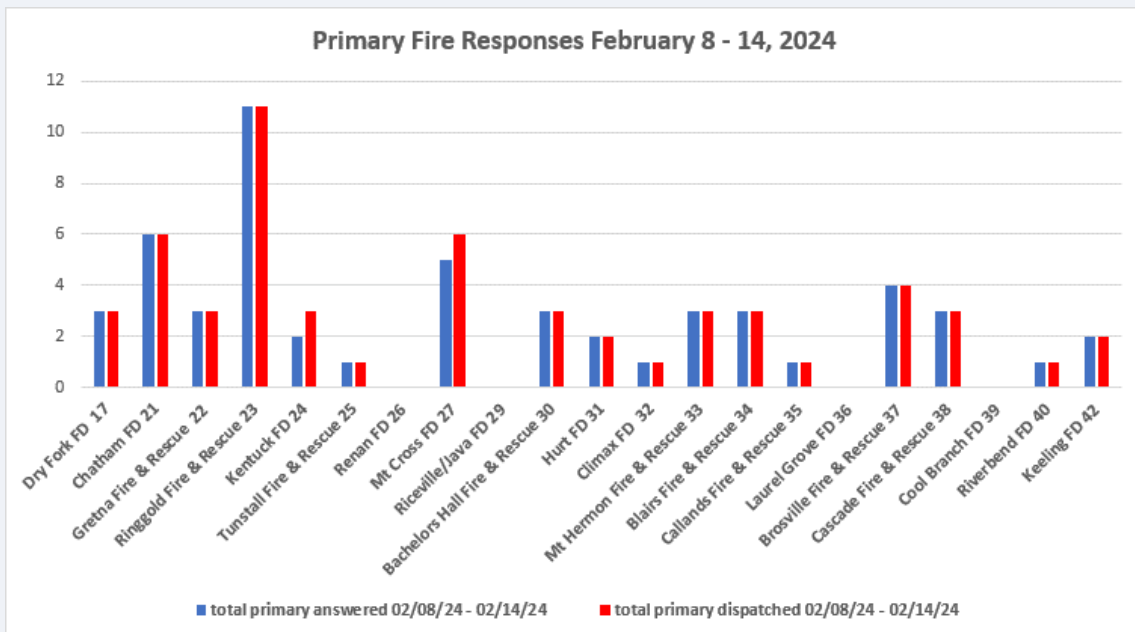

Safety were the primary responders on 30 of those calls, or 17%, and outside agencies took five.

The County's fire departments responded to 54 fire calls during that same period.