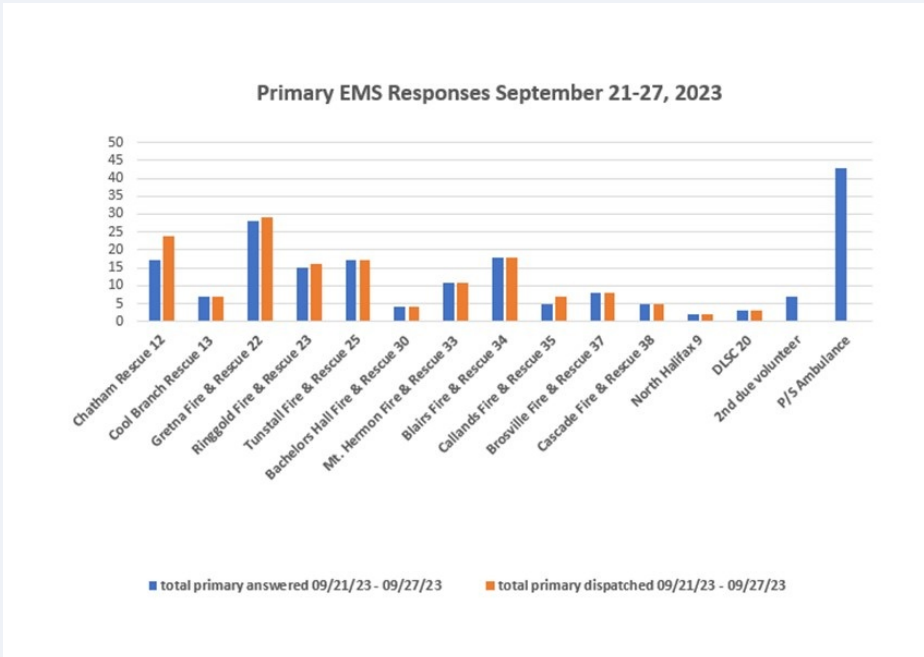

[To Learn More](#)

Pittsylvania County’s first responders answered the call to service this week, saving the lives and property of the County’s citizens. EMS responders answered 190 primary calls for service between September 21-27. Of those, volunteers responded to 147 of those calls – or 77%. Pittsylvania County Public Safety were the primary responders on 43 of those calls, or 23%, and outside agencies took eight. The County’s volunteer fire departments responded to 52 fire calls during that same period.