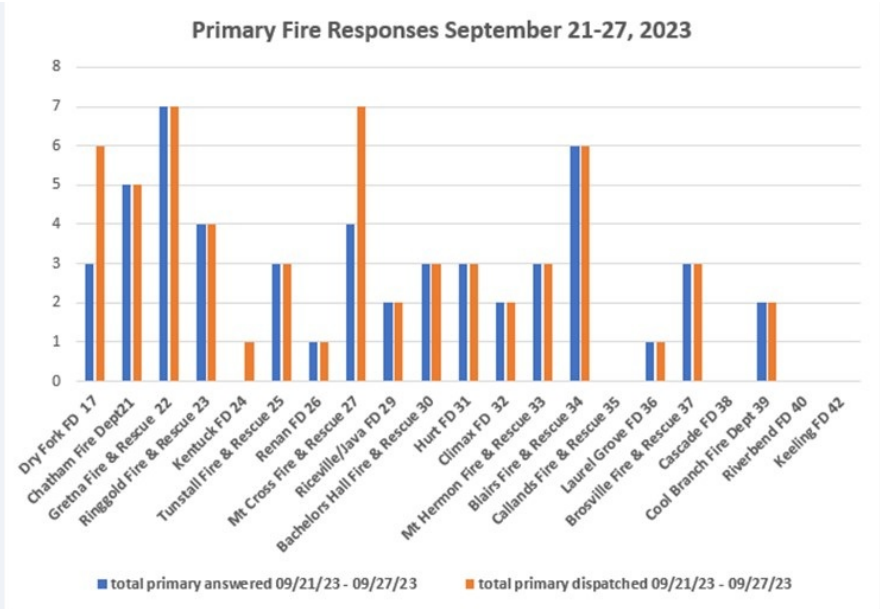

[To Learn More](#)

Pittsylvania County’s first responders answered the call to service this week, saving the lives and property of the County’s citizens. EMS responders answered 190 primary calls for service between September 21-27. Of those, volunteers responded to 147 of those calls – or 77%. Pittsylvania County Public Safety were the primary responders on 43 of those calls, or 23%, and outside agencies took eight. The County’s volunteer fire departments responded to 52 fire calls during that same period.